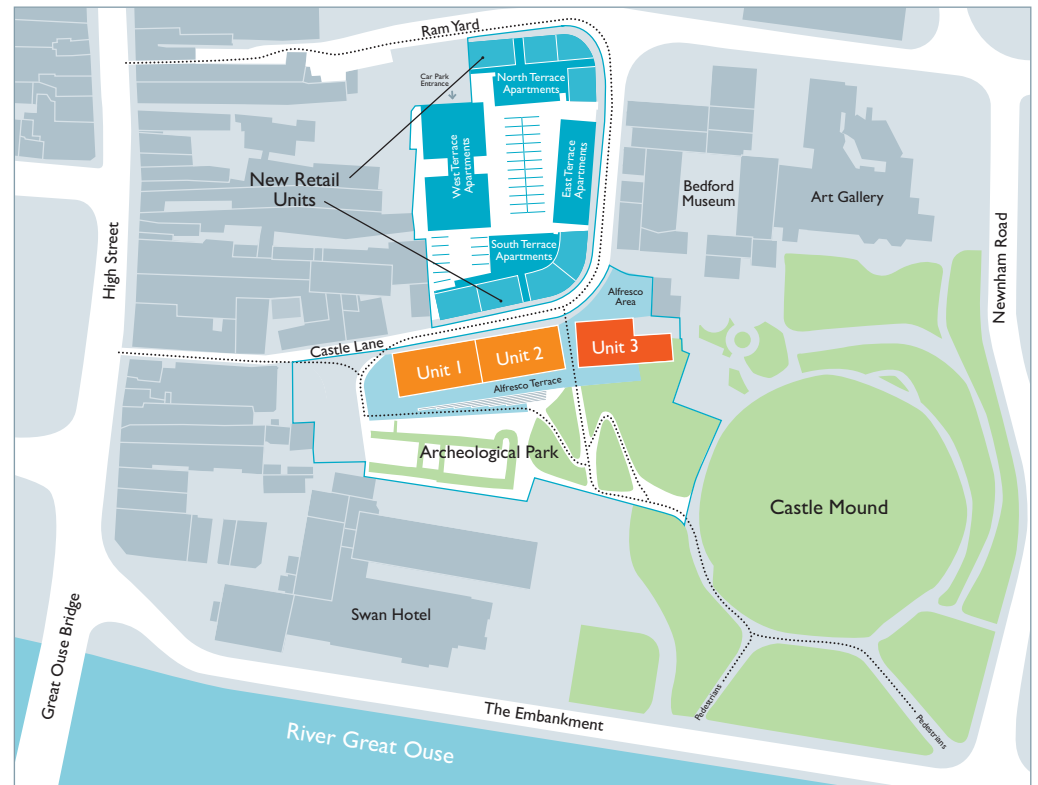

Availability

Terms available upon request.
Available for immediate occupation.

Contact Chris January

Contact Giles Ferris

BIDWELLS
020 7493 3043
01223 841841

Stimpsons Eves
Chartered Surveyors
01908 611408
www.stimpsonseves.co.uk

A development by

In partnership with

Funded by

Supported by

www.castlequaybedford.co.uk