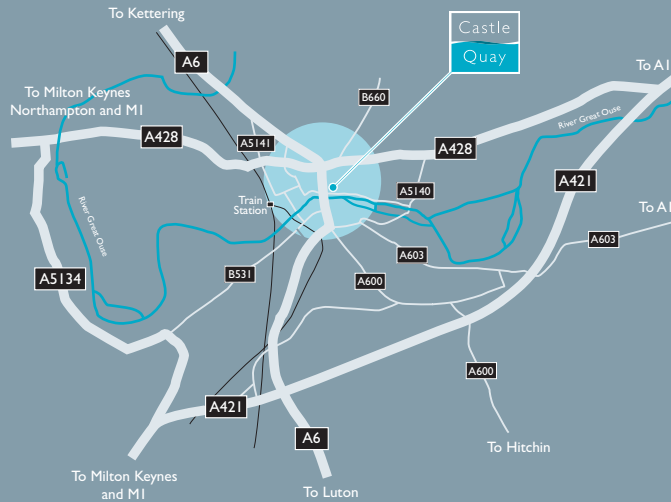

Located in the heart of Bedford

Castle Quay offers the perfect retail and leisure destination for Bedford.

With easy access from the town centre and views to the river.

Available units offer:

- n South facing aspect
- n Individual outside patio
- n Dual frontage and minimum floor to ceiling height of 3.45m

Accommodation

Unit	Total floor area m² (ft²)
1	257.48 (2,770)
2	258.87 (2,785)
3	Let to Riverside Grill